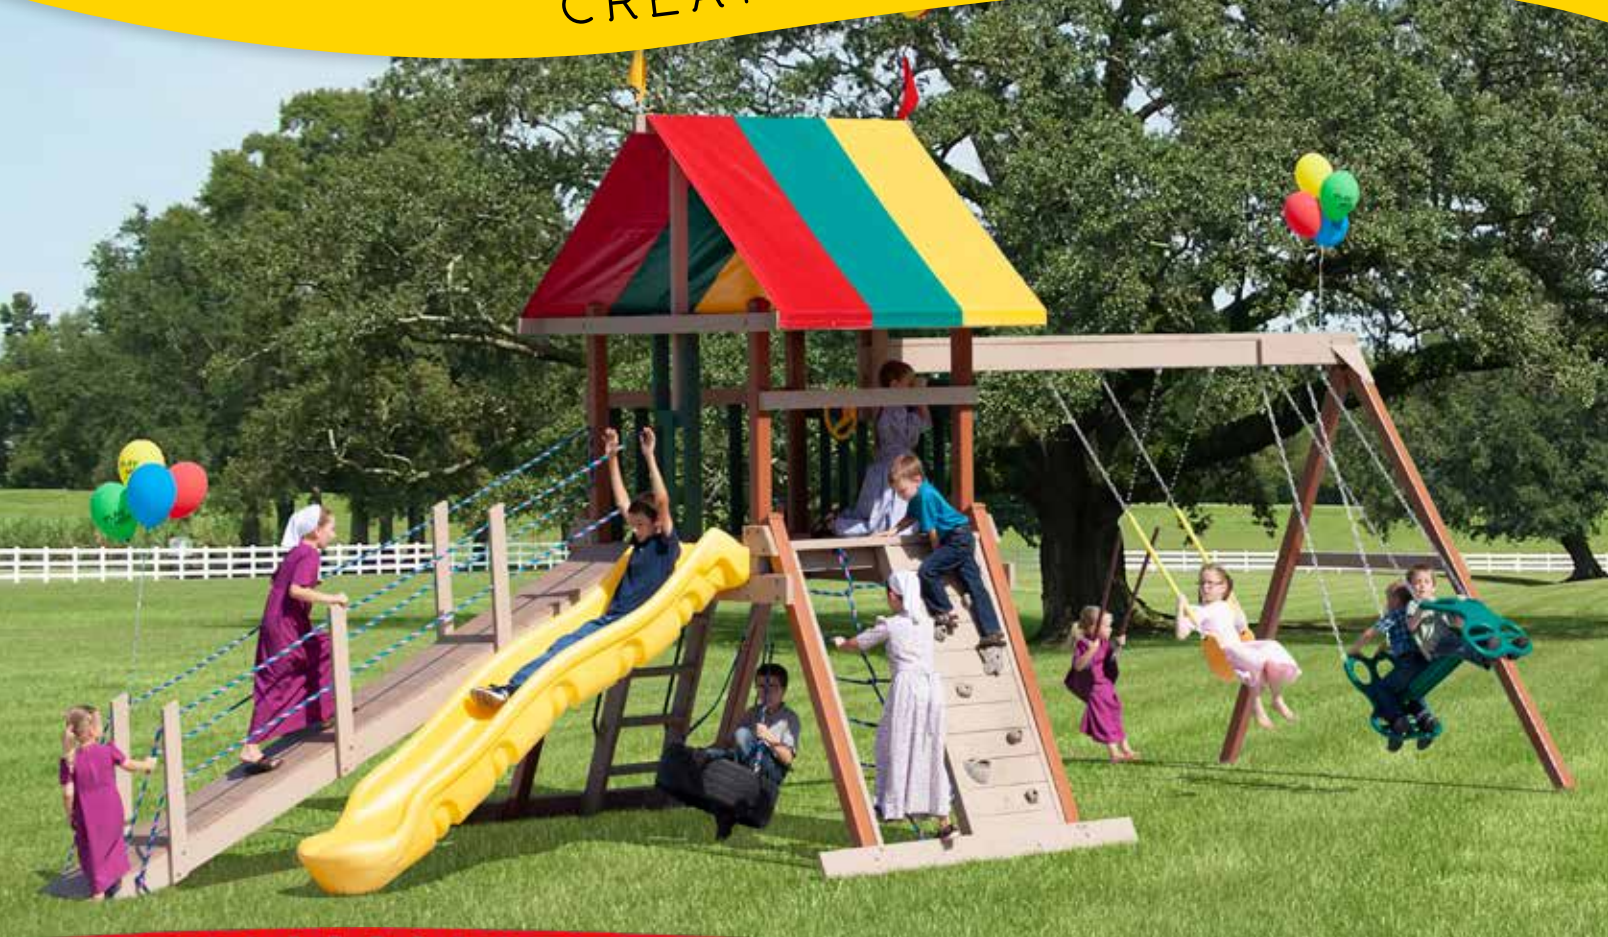

Quality Play Sets

CREATING FAMILY MEMORIES

Whispering Oaks

5172 S Co. Rd. 25 A, Tipp City, OH 45371

Phone: 937-669-9265

Fax: 937-667-9813

www.wogazebos.com

wog@wogazebos.com

2019 Price List